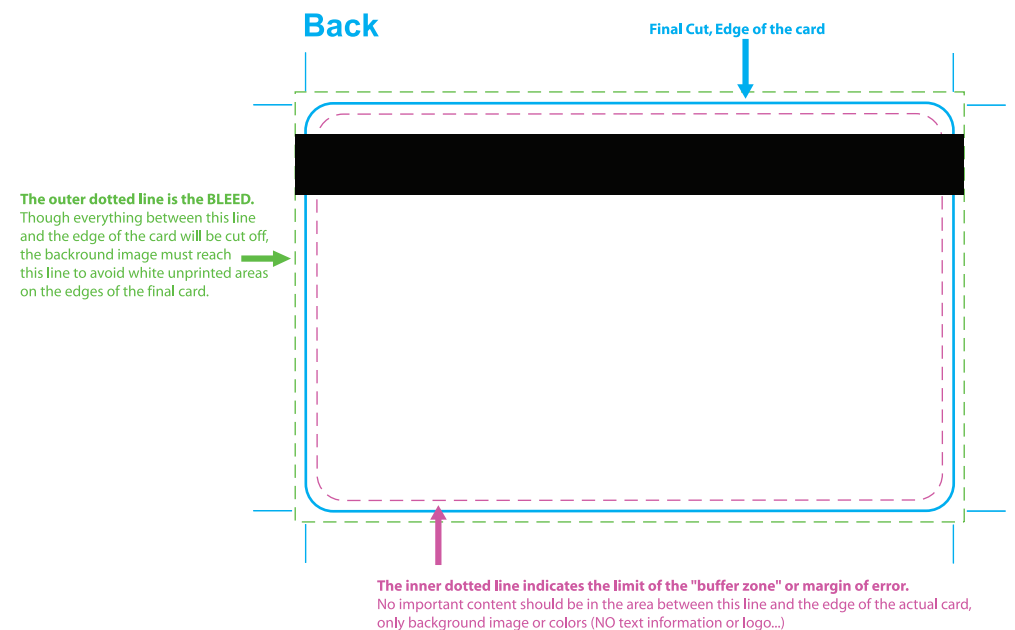

### Template for:

- Standard plastic card with 2 track MAGNETIC STRIPE
- CR80 format with 2 track MAGNETIC STRIPE
- 3.375x2.125" with 2 track MAGNETIC STRIPE
- 85.6x54mm with 2 track MAGNETIC STRIPE

### INCLUDE IMAGES

Make sure all linked (placed) images are sent with artwork, or all linked images are EMBEDDED in files.

Quantity:

Thickness:

Opacity:

Finish:

MAGNETIC STRIPE:

Options: