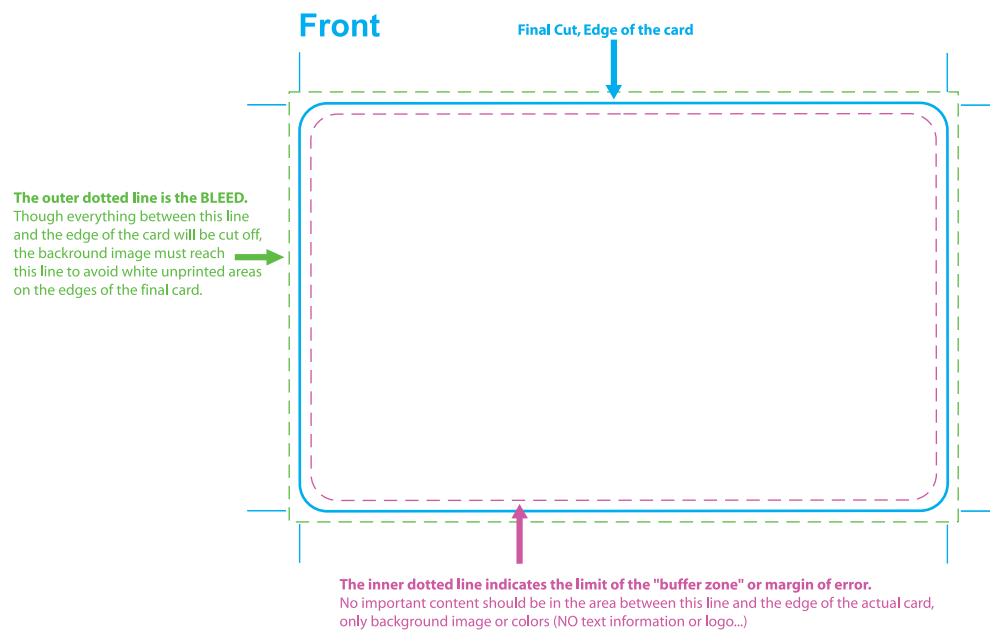

### Template for:

- Standard plastic card with 2 track MAGNETIC STRIPE
- CR80 format with 2 track MAGNETIC STRIPE
- 3.375x2.125" with 2 track MAGNETIC STRIPE
- 85.6x54mm with 2 track MAGNETIC STRIPE

### INCLUDE IMAGES

Make sure all linked (placed) images are sent with artwork, or all linked images are EMBEDDED in files.

Quantity:

Thickness:

Opacity:

Finish:

MAGNETIC STRIPE:

Options: