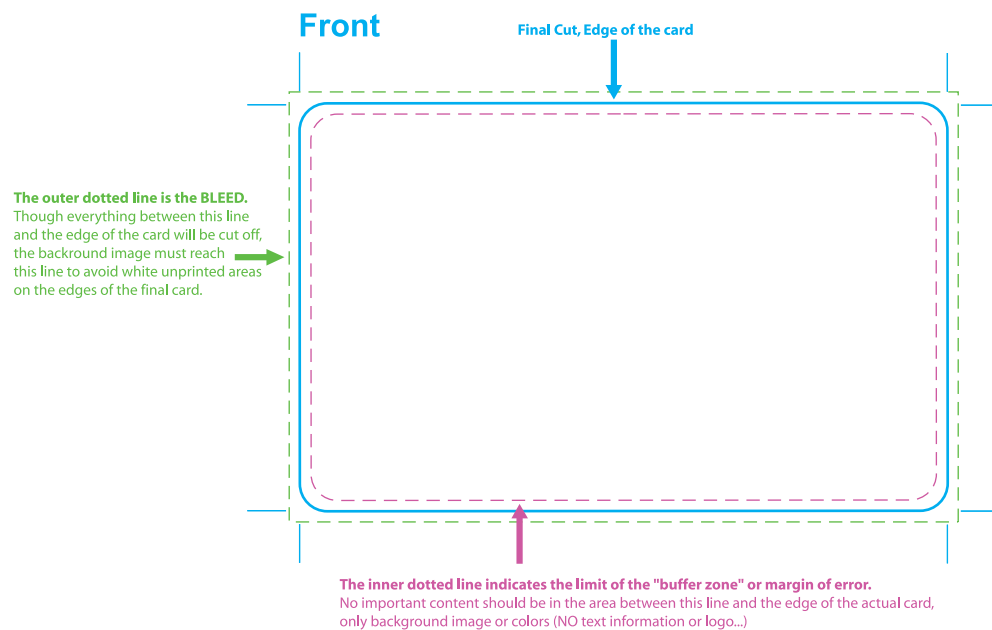

### Template for:

- Standard plastic card with 3 track MAGNETIC STRIPE
- Standard credit card with 3 track MAGNETIC STRIPE
- CR80 format with 3 track MAGNETIC STRIPE
- 3.375x2.125" with 3 track MAGNETIC STRIPE
- 85.6x54mm with 3 track MAGNETIC STRIPE

### INCLUDE IMAGES

Make sure all linked (placed) images are sent with artwork, or all linked images are EMBEDDED in files.

Quantity:

Thickness:

Opacity:

Finish:

MAGNETIC STRIPE:

Options: