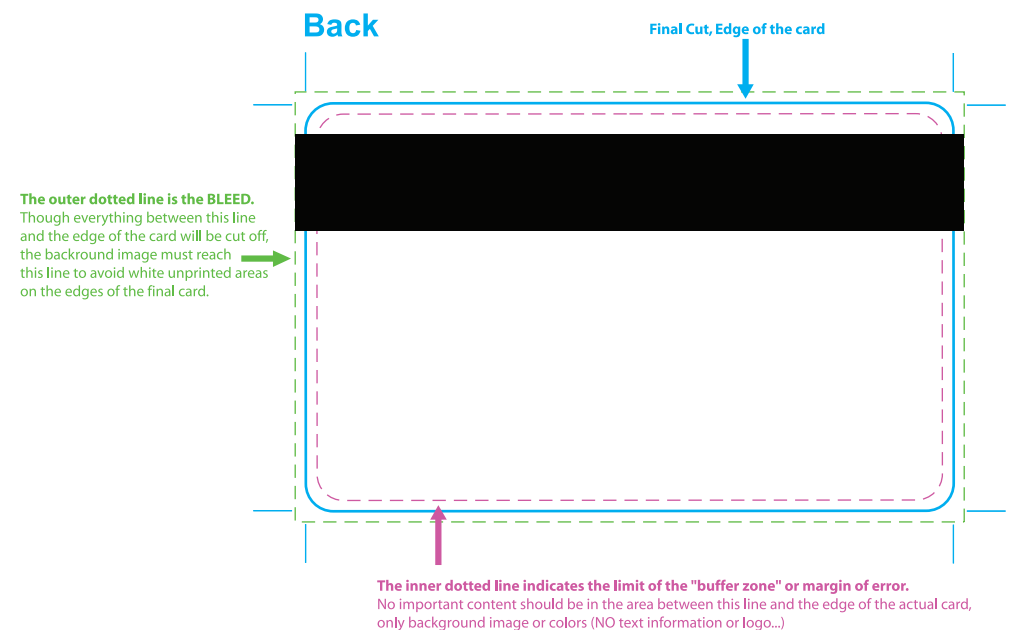

### Template for:

- Standard plastic card with 3 track MAGNETIC STRIPE
- Standard credit card with 3 track MAGNETIC STRIPE
- CR80 format with 3 track MAGNETIC STRIPE
- 3.375x2.125" with 3 track MAGNETIC STRIPE
- 85.6x54mm with 3 track MAGNETIC STRIPE

### INCLUDE IMAGES

Make sure all linked (placed) images are sent with artwork, or all linked images are EMBEDDED in files.

Quantity:

Thickness:

Opacity:

Finish:

MAGNETIC STRIPE:

Options: