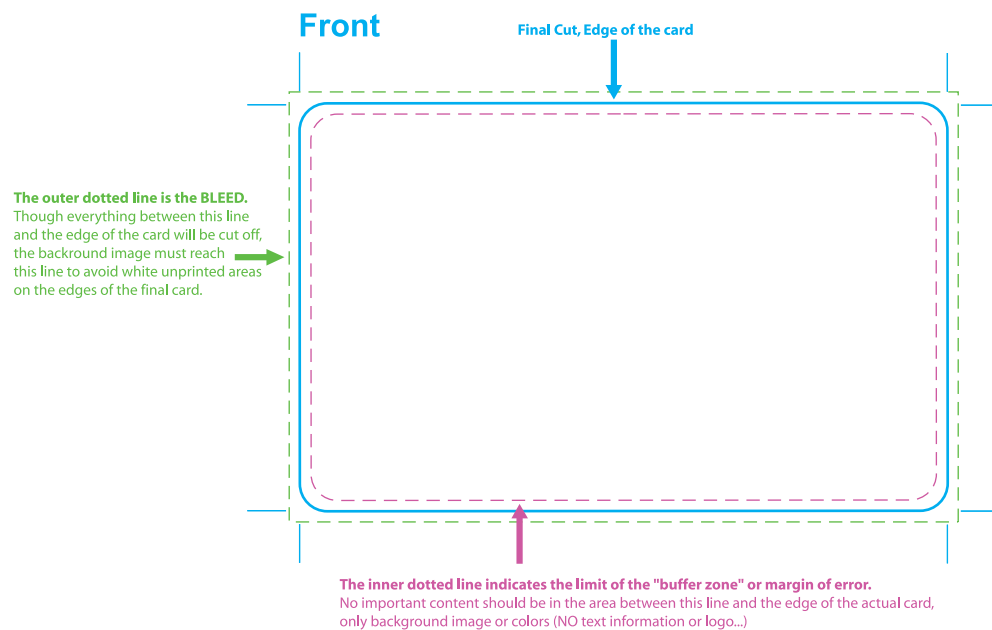

AndreoniCards.com

Template for:

- Standard plastic business card
- Standard plastic card
- Standard credit card
- CR80 format
- 3.375x2.125"
- 85.6x54mm

FONTS

Before sending your files, make sure all fonts are converted to outlines:

In Your Main Menu Choose Select > All

In Your Main Menu Choose Type > Create Outlines

INCLUDE IMAGES

Make sure all linked (placed) images are sent with artwork, or all linked images are EMBEDDED in files.