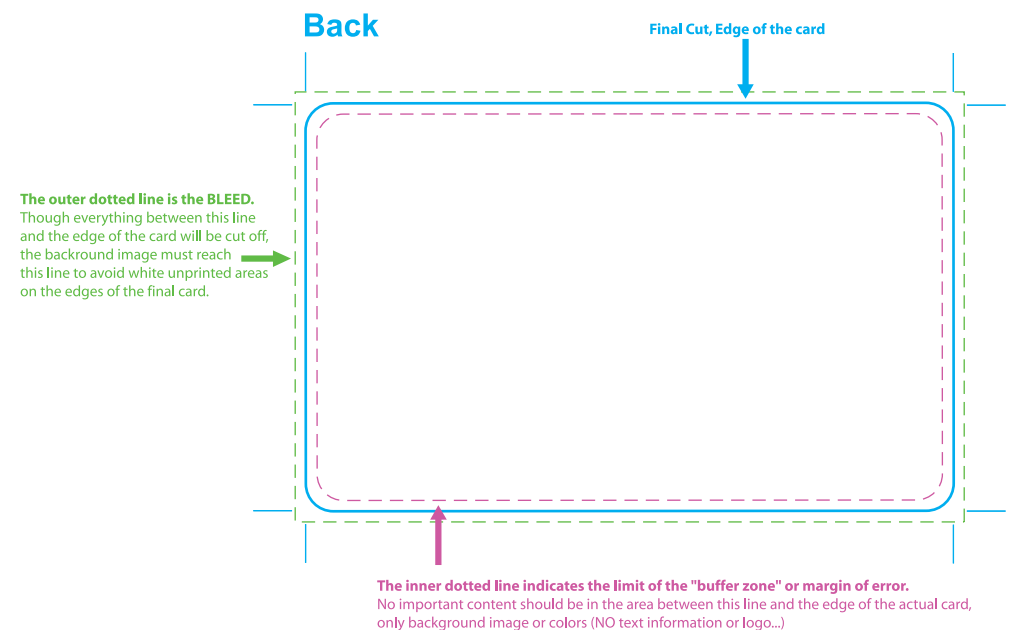

AndreoniCards.com

Template for:

- Standard plastic business card
- Standard plastic card
- Standard credit card
- CR80 format
- 3.375x2.125"
- 85.6x54mm

FONTS

Before sending your files, make sure all fonts are converted to outlines:

In Your Main Menu Choose Select > All

In Your Main Menu Choose Type > Create Outlines

INCLUDE IMAGES

Make sure all linked (placed) images are sent with artwork, or all linked images are EMBEDDED in files.